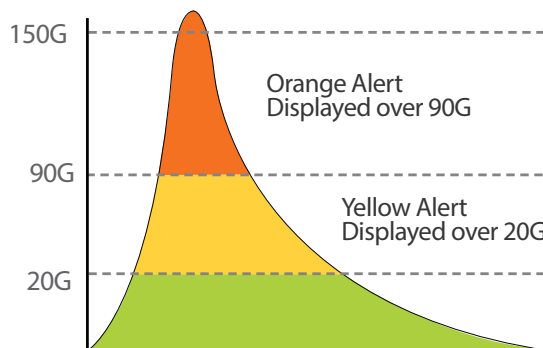

Apps Available for | iPhone & Android

/InVinciBull

@InVinci_BULL

InVinci **BULL**
powered by **Shockbox**

RankBullEquipment.com